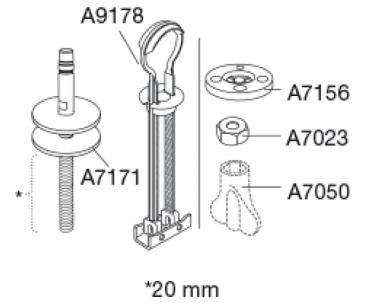

Combi-hinge, fixed

Item number

D98999
EAN:5708590319711

Product capacity

Weight

0,156 kg

Gross weight

0,156 kg