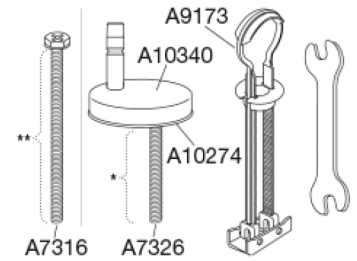

Universal toggle hinge with lift-off

Item number

DF4999
VVS: 616810983
EAN: 5708590341958

*20 mm / ** 40 mm

Product capacity**Weight**

0,26 kg

Gross weight

0,26 kg