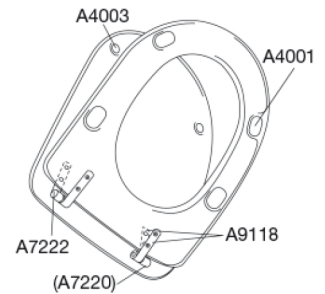

Pressalit 300 without cover 103
Toilet seat without cover incl. hinge in stainless steel

<p>Item number</p> <p>Colour</p> <p>Description</p>	<p>103000-BT8999 EAN:5708590265667</p> <p>Pressalit 300 - without cover. The toilet seat has a round and soft design and has been specially developed for the Sphinx 300.</p> <p>White</p> <p>PRESSALIT toilet seat without cover, model "Pressalit 300", art. no. 103 made of colour ingrained duroplast with BT8 fixed hinge of stainless steel.</p> <ul style="list-style-type: none"> - centre distance: 155 mm - load - ring seat 240 kg - 10 year guarantee 	
<p>Designer</p> <p>Design year</p>	<p>Frog Design</p> <p>1987</p>	
<p>Materials</p> <p>Product capacity</p>	<p>TOILET SEAT: The material is colour ingrained duroplast (UF A 10 = urea formaldehyde) that contains no environmentally hazardous substances. UF plastic comprises 67% urea formaldehyde resin, 28% cellulose, as well as 5% minerals, pigments, lubricants and moisture content. The raw material from the supplier contains up to 0.03% free formaldehyde and even less following curing.</p> <p>BUFFERS: EVA (copolymer made of ethylene and vinyl acetate).</p> <p>DAMPER KIT (only relevant for toilet seats with soft close): Hydraulic damper with stainless steel damper casing and thermoplastic parts.</p> <p>MOUNT/HINGES: Stainless steel model W. no. 1.4301/M and thermoplastic.</p> <p>Load - ring seat 240 kg</p>	
<p>Weight</p>	<p>1,449 kg</p>	