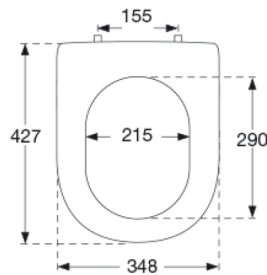

Pressalit 300 without cover 103
Toilet seat without cover incl. hinge in stainless steel

<p>Item number</p> <p>Colour</p> <p>Description</p>	<p>103000-BT8999 EAN:5708590265667</p> <p>Pressalit 300 - without cover. The toilet seat has a round and soft design and has been specially developed for the Sphinx 300.</p> <p>White</p> <p>PRESSALIT toilet seat without cover, model "Pressalit 300", art. no. 103 made of colour ingrained duroplast with BT8 fixed hinge of stainless steel.</p> <ul style="list-style-type: none"> - centre distance: 155 mm - load - ring seat 240 kg - 10 year guarantee 	
<p>Designer</p> <p>Design year</p>	<p>Frog Design</p> <p>1987</p>	
<p>Materials</p> <p>Product capacity</p>	<p>TOILET SEAT: The material is colour ingrained duroplast (UF A 10 = urea formaldehyde) that contains no environmentally hazardous substances. UF plastic comprises 67% urea formaldehyde resin, 28% cellulose, as well as 5% minerals, pigments, lubricants and moisture content. The raw material from the supplier contains up to 0.03% free formaldehyde and even less following curing.</p> <p>BUFFERS: EVA (copolymer made of ethylene and vinyl acetate).</p> <p>DAMPER KIT (only relevant for toilet seats with soft close): Hydraulic damper with stainless steel damper casing and thermoplastic parts.</p> <p>MOUNT/HINGES: Stainless steel model W. no. 1.4301/M and thermoplastic.</p> <p>Load - ring seat 240 kg</p>	
<p>Weight</p>	<p>1,449 kg</p>	