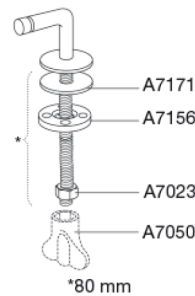

Pressalit 300 without cover 103
Toilet seat without cover incl. hinge in stainless steel

<p>Item number</p> <p>Colour</p> <p>Description</p>	<p>103000-BT8999 EAN:5708590265667</p> <p>Pressalit 300 - without cover. The toilet seat has a round and soft design and has been specially developed for the Sphinx 300.</p> <p>White</p> <p>PRESSALIT toilet seat without cover, model "Pressalit 300", art. no. 103 made of colour ingrained duroplast with BT8 fixed hinge of stainless steel.</p> <ul style="list-style-type: none"> - centre distance: 155 mm - load - ring seat 240 kg - 10 year guarantee 	
<p>Designer</p> <p>Design year</p>	<p>Frog Design</p> <p>1987</p>	
<p>Materials</p> <p>Product capacity</p>	<p>TOILET SEAT: The material is colour ingrained duroplast (UF A 10 = urea formaldehyde) that contains no environmentally hazardous substances. UF plastic comprises 67% urea formaldehyde resin, 28% cellulose, as well as 5% minerals, pigments, lubricants and moisture content. The raw material from the supplier contains up to 0.03% free formaldehyde and even less following curing.</p> <p>BUFFERS: EVA (copolymer made of ethylene and vinyl acetate).</p> <p>DAMPER KIT (only relevant for toilet seats with soft close): Hydraulic damper with stainless steel damper casing and thermoplastic parts.</p> <p>MOUNT/HINGES: Stainless steel model W. no. 1.4301/M and thermoplastic.</p> <p>Load - ring seat 240 kg</p>	
<p>Weight</p>	<p>1,449 kg</p>	