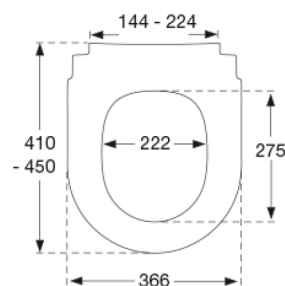

Colour

White