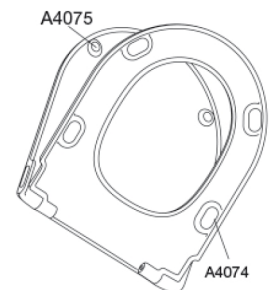

Colour

White