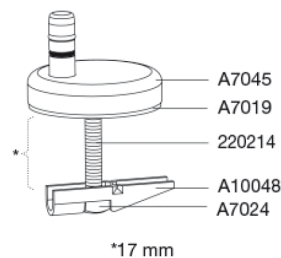

Colour

White