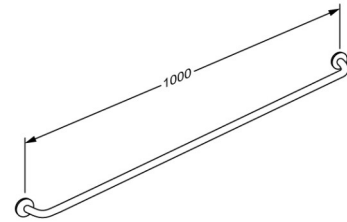

Product	PLUS handrail 1000 mm
Item number	RT104112
Colour	Anthracite grey
Product description	<p>VVS:777565512 NRF:6311212 RSK:8980555 EAN:5708590318691 HMI: 19085 NBS:N13:436 DB: 2511006 FDA:ILS/D135866</p> <p>PLUS handrails are high-quality products and they can be combined in countless ways and they provide the final touch to furnishing a functional and flexible bathroom. A reliable solution with many different options, which can easily lay the grounds for increased independence.</p> <p>PLUS handrail, diameter 33 mm, length 1000 mm, for fixed mounting. The projection of 50 mm from the wall makes it easy to take hold of the rail. Inkl. wall rosette, which covers the fixings. Material: Powder-coated aluminium and plastic Excl. mounting kit.</p>
Product capacity	<p>Maximum load: 235 kg. When the handrail is loaded with 235 kg, each wall fastener is loaded with 56 kg. <i>Handrails are tested with a 1.5 safety factor in accordance with the requirements in ISO 17966:2016.</i></p>
Materials	<p>Basic material: Aluminium</p> <p>Surface material: Polyester lacquer</p> <p>Cover cap: Cycoloy plastic</p>
Ergonomy	<p>The 33 mm diameter enables the rail to be held comfortably and firmly. The projection of 50 mm from the wall makes it easy to take hold of the rail.</p>
Warranty	<p>Pressalit makes a commitment to remedy material and manufacturing defects for a period of five years from the invoicing date.</p>