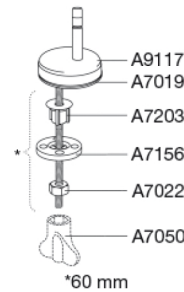

Colour

White

Description

PRESSALIT toilet seat with cover, model "Scandinavia PLUS", art. no. 758 made of colour ingrained duroplast with soft close incl. D05 universal hinge in stainless steel with lift-off.

- dismounting of seat/cover makes cleaning easier
- centre distance: 135 - 210 mm
- load - ring seat 240 kg
- suitable for many universal toilets
- 10 year guarantee

Design type

Sandwich

Designer

Pressalit

Design year

2012

Pressalit Scandinavia PLUS 758**Toilet seat with soft close and lift-off incl. hinge in stainless steel**

Materials	<p>TOILET SEAT: The material is colour ingrained duroplast (UF A 10 = urea formaldehyde) that contains no environmentally hazardous substances. UF plastic comprises approx. 70% urea formaldehyde resin, 30% cellulose, as well as 5% minerals, pigments, lubricants and moisture content. Free formaldehyde is released during the production process. Pressalit toilet seats have been measured after curing (< 0.01 mg/m³) to emit significantly below the permitted EU limit of 0.08 mg/m³.</p> <p>BUFFERS: EVA (copolymer made of ethylene and vinyl acetate).</p> <p>DAMPER KIT: Hydraulic damper with damper housing in stainless steel or thermoplastic, mounted with plastic parts in thermoplastic.</p> <p>MOUNT/HINGES: Stainless steel and thermoplastic.</p>
Product capacity	Load - ring seat 240 kg
Weight	3,047 kg
Carton size	488x388x72 mm
Gross weight	3,511 kg
Crate size	500x400x368 mm
Weight per crate	17,555 kg
Qty per crate	5
Crates per pallet	18
Qty per pallet	90
Cleaning	Use a mild soap solution to clean the seat. Please take care that the seat and hinges are not left damp. Dry off any residual water or cleaning agent with a soft cloth. Avoid contact of the seat and hinges with abrasive, corrosive or chlorine-based cleaners, as these may cause damage or lead to flash rust. Therefore, when cleaning the bowl, make sure that the seat and cover are kept in an upright position until all cleaning agent has been flushed away.