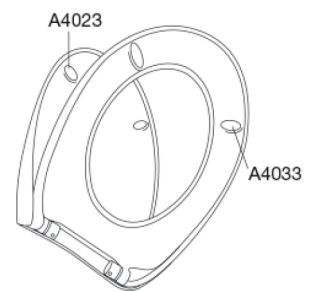

Pressalit Scandinavia PLUS 758
Toilet seat with soft close and lift-off incl. hinge in stainless steel

Features

Lift-off, Soft close

Item number

758000-D05999
 EAN:5708590301976

Scandinavia PLUS is the third generation of the famous toilet seat designed by Sigvard Bernadotte and Acton Bjørn. The functions and stability are improved and the smiling front kept – the very best from the past and the present combined in an optimum way.

Colour

White

Description

PRESSALIT toilet seat with cover, model "Scandinavia PLUS", art. no. 758 made of colour ingrained duroplast with soft close incl. D05 universal hinge in stainless steel with lift-off.

- dismounting of seat/cover makes cleaning easier
- centre distance: 135 - 210 mm
- load - ring seat 240 kg
- suitable for many universal toilets
- 10 year guarantee

Design type

Sandwich

Designer

Pressalit