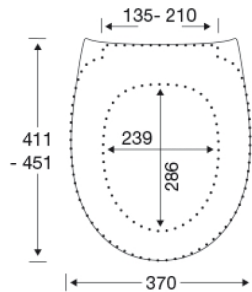

Pressalit Scandinavia PLUS 758
Toilet seat with soft close and lift-off incl. hinge in stainless steel

Features

Lift-off, Soft close

Item number

758000-D05999
 EAN:5708590301976

Scandinavia PLUS is the third generation of the famous toilet seat designed by Sigvard Bernadotte and Acton Bjørn. The functions and stability are improved and the smiling front kept – the very best from the past and the present combined in an optimum way.

Colour

White

Description

PRESSALIT toilet seat with cover, model "Scandinavia PLUS", art. no. 758 made of colour ingrained duroplast with soft close incl. D05 universal hinge in stainless steel with lift-off.

- dismounting of seat/cover makes cleaning easier
- centre distance: 135 - 210 mm
- load - ring seat 240 kg
- suitable for many universal toilets
- 10 year guarantee

Design type

Sandwich

Designer

Pressalit