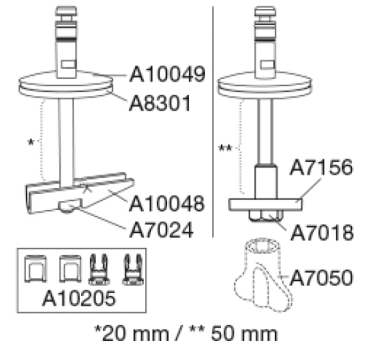

Combi hinge, fixed

Features

Lift-off

Item number

DH9999

EAN:5708590394305

**Product capacity****Weight**

0,128 kg