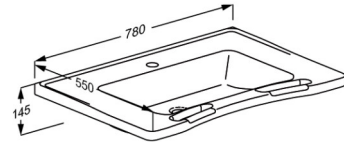

PRESSALIT®

Product	MATRIX MEDIUM wash basin without overflow
Item number	R2121000
	VVS:639862000 NRF:6132438 EAN:5708590349398 HMI: 105902
Colour	White
Product description	<p>MATRIX is a series of wash basins, most of them are designed by Pressalit. MATRIX SMALL and CURVE wash basins fit onto PLUS, SELECT and VALUE wash basin brackets, whereas MATRIX MEDIUM, ANGLE, ANGLE DEEP and SQUARE are tailor made to fit specific brackets.</p> <p>MATRIX MEDIUM vanity wash basin, 780 x 550 x 145 mm, with two integrated handrails in the front, with tap hole Ø36 mm, without overflow. Drain fitting must be ordered separately. The wash basin has raised edges, preventing water from running over the back or down the outer sides.</p> <p>Materials: Cultured marble with a high-polished, pore-free sanitary gel coating. Can be used with MATRIX wash basin bracket R4820 (UK: R4825) or MATRIX supports R2015 or R2010.</p>
Product capacity	180 kg.
Materials	Cultured marble with a high-polished, pore-free sanitary gel coating.
Warranty	Pressalit makes a commitment to remedy material and manufacturing defects for a period of five years from the invoicing date.