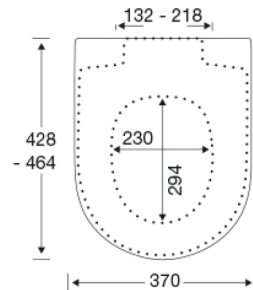

Colour

White

Description

PRESSALIT toilet seat with cover, model "T Soft D", art. no. 744 made of colour ingrained duroplast with D02 hinge of stainless steel.

- centre distance: 132 - 218 mm
- load - ring seat 240 kg
- suitable for many universal D-shaped toilets
- 10 year guarantee

Stainless steel and thermoplastic.

Product capacity

Load - ring seat 240 kg

Weight

2,96 kg

Carton size

488x388x72 mm

Gross weight