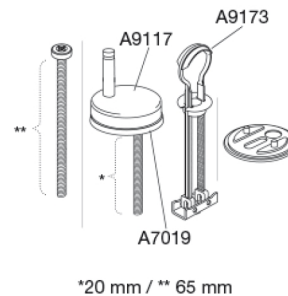

Pressalit T Soft D 744 Toilet seat with soft close incl. hinge in stainless steel

Features

Soft close

Item number

744000-D02999
VVS:614994000
NRF:6190104
RSK:7821779
EAN:5708590298306

T Soft D is a silent and smooth pleasure with built-in soft close to ensure a smooth landing on the toilet. The design is D-shaped and its classic clean lines and round, polished wrap-over edges, make T Soft D an elegant and easy to clean toilet seat.

Colour

White

Description

PRESSALIT toilet seat with cover, model "T Soft D", art. no. 744 made of colour ingrained duroplast with D02 hinge of stainless steel.

- centre distance: 132 - 218 mm
- load - ring seat 240 kg
- suitable for many universal D-shaped toilets
- 10 year guarantee

Stainless steel and thermoplastic.

Product capacity

Load - ring seat 240 kg

Weight

2,96 kg

Carton size

488x388x72 mm

Gross weight