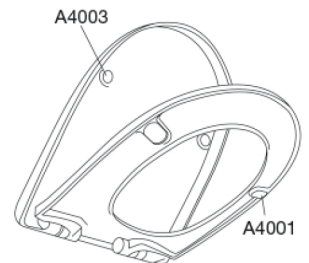

Pressalit T Soft D 744 Toilet seat with soft close incl. hinge in stainless steel

Features

Soft close

Item number

744000-D02999
VVS:614994000
NRF:6190104
RSK:7821779
EAN:5708590298306

T Soft D is a silent and smooth pleasure with built-in soft close to ensure a smooth landing on the toilet. The design is D-shaped and its classic clean lines and round, polished wrap-over edges, make T Soft D an elegant and easy to clean toilet seat.

Colour

White

Description

PRESSALIT toilet seat with cover, model "T Soft D", art. no. 744 made of colour ingrained duroplast with D02 hinge of stainless steel.

- centre distance: 132 - 218 mm
- load - ring seat 240 kg
- suitable for many universal D-shaped toilets
- 10 year guarantee

Stainless steel and thermoplastic.

Product capacity

Load - ring seat 240 kg

Weight

2,96 kg

Carton size

488x388x72 mm

Gross weight