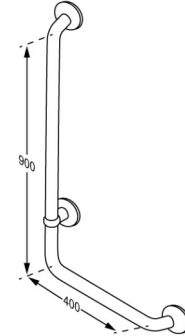

Product	PLUS 90° angle handrail 400 x 900 mm
Item number	RT119112
Colour	Anthracite grey
Product description	<p>VVS:777567512 NRF:6311223 RSK:8980575 EAN:5708590318745 HMI: 25434 NBS:N13:436</p> <p>PLUS handrails are high-quality products and they can be combined in countless ways and they provide the final touch to furnishing a functional and flexible bathroom. A reliable solution with many different options, which can easily lay the grounds for increased independence.</p> <p>PLUS handrail, angle 90°, left, diameter 33 mm, A: 400 mm x B: 900 mm, for fixed mounting. The projection of 50 mm from the wall makes it easy to take hold of the rail. Inkl. wall rosette, which covers the fixings. Material: Powder-coated aluminium and plastic Excl. mounting kit.</p>
Product capacity	<p>Maximum load: 235 kg. When the handrail is loaded with 235 kg, each wall fastener is loaded with 56 kg. <i>Handrails are tested with a 1.5 safety factor in accordance with the requirements in ISO 17966:2016.</i></p>
Materials	<p>Basic material: Aluminium</p> <p>Surface material: Polyester lacquer</p> <p>Cover cap: Cycoloy plastic</p> <p>Strap: Nylon (PA)</p>
Ergonomy	<p>The 33 mm diameter enables the rail to be held comfortably and firmly. The projection of 50 mm from the wall makes it easy to take hold of the rail.</p>
Warranty	<p>Pressalit makes a commitment to remedy material and manufacturing defects for a period of five years from the invoicing date.</p>