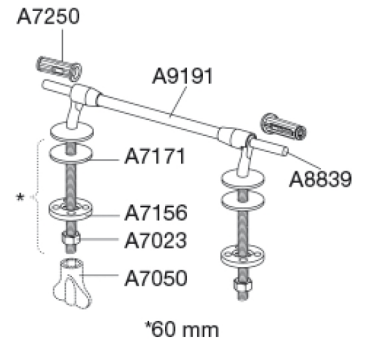

Institutional hinge, fixed

Item number

BY3999
EAN:5708590267203

Product capacity

Weight

0,254 kg

Gross weight

0,254 kg