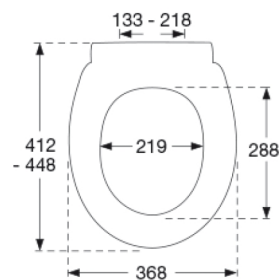

Colour

White

Description

PRESSALIT toilet seat with cover, model "T Soft", art. no. 742 made of colour ingrained duroplast with D15 universal hinge of stainless steel.

- centre distance: 133 - 218 mm
- load - ring seat 240 kg
- suitable for many universal toilets
- 10 year guarantee

Stainless steel model W. no. 1.4301/M and thermoplastic.

Product capacity

Load - ring seat 240 kg

Weight

2,61 kg

Carton size

490x389x84 mm

Gross weight

3,035 kg

Crate size

502x401x428 mm

Weight per crate

15,175 kg

Qty per crate

5

Crates per pallet