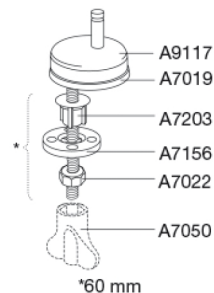

Pressalit T Soft 742 Toilet seat with soft close incl. hinge in stainless steel

Features

Soft close

Item number

742000-D15999
EAN:5708590297934

T Soft is a silent and smooth pleasure with built-in soft close to ensure a smooth landing on the toilet. The design is a classic Pressalit design with a perfect finish that makes T Soft cleaning-friendly and an extraordinary experience for the user.

Colour

White

Description

PRESSALIT toilet seat with cover, model "T Soft", art. no. 742 made of colour ingrained duroplast with D15 universal hinge of stainless steel.

- centre distance: 133 - 218 mm
- load - ring seat 240 kg
- suitable for many universal toilets
- 10 year guarantee

Stainless steel model W. no. 1.4301/M and thermoplastic.

Product capacity

Load - ring seat 240 kg

Weight

2,61 kg

Carton size

490x389x84 mm

Gross weight