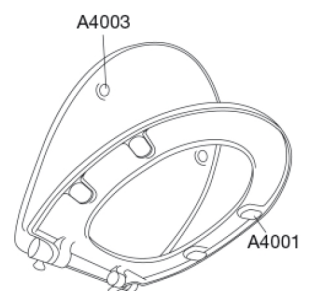

Pressalit T Soft 742 Toilet seat with soft close incl. hinge in stainless steel

Features

Soft close

Item number

742000-D15999
EAN:5708590297934

T Soft is a silent and smooth pleasure with built-in soft close to ensure a smooth landing on the toilet. The design is a classic Pressalit design with a perfect finish that makes T Soft cleaning-friendly and an extraordinary experience for the user.

Colour

White

Description

PRESSALIT toilet seat with cover, model "T Soft", art. no. 742 made of colour ingrained duroplast with D15 universal hinge of stainless steel.

- centre distance: 133 - 218 mm
- load - ring seat 240 kg
- suitable for many universal toilets
- 10 year guarantee

Stainless steel model W. no. 1.4301/M and thermoplastic.

Product capacity

Load - ring seat 240 kg

Weight

2,61 kg

Carton size

490x389x84 mm

Gross weight