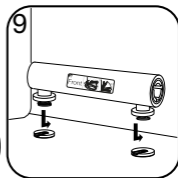

# A9251 Vægmonteret / Wallmounted

## 1 ATTENTION!

IFÖ bowl 6775  
Wallmounted:  
Go to picture 3

In picture 4:  
Use **LONG** screw.

01-10-2018

LDPE