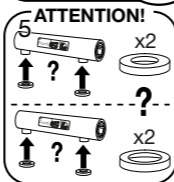

## 1 ATTENTION!

IFÖ bowl 6775  
Wallmounted:  
Go to picture 3

In picture 4:  
Use **LONG** screw.

01-10-2018

LDPE