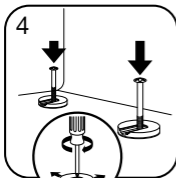

## 1 ATTENTION!

IFÖ bowl 6775  
Wallmounted:  
Go to picture 3

In picture 4:  
Use **LONG** screw.

01-10-2018

LDPE