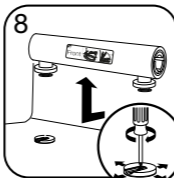

## 1 ATTENTION!

IFÖ bowl 6775  
Wallmounted:  
Go to picture 3

In picture 4:  
Use **LONG** screw.

01-10-2018

LDPE