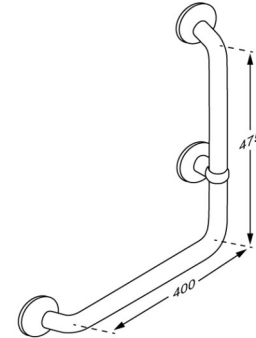

<b>Product</b>	PLUS 90° angle handrail 400 x 475 mm
<b>Item number</b>	RT114000
<b>Colour</b>	White
<b>Product description</b>	<p>VVS:777567200 NRF:6311215 RSK:8980560 EAN:5708590146256 HMI: 25431 NBS:N13:436 FDA:ILS/D135866</p> <p>PLUS handrails are high-quality products and they can be combined in countless ways and they provide the final touch to furnishing a functional and flexible bathroom. A reliable solution with many different options, which can easily lay the grounds for increased independence.</p> <p>PLUS handrail, angle 90° - right, diameter 33 mm, A: 400 mm x B: 475 mm, for fixed mounting. The projection of 50 mm from the wall makes it easy to take hold of the rail. Inkl. wall rosette, which covers the fixings. Material: Powder-coated aluminium and plastic Excl. mounting kit.</p>
<b>Product capacity</b>	<p>Maximum load: 235 kg. When the handrail is loaded with 235 kg, each wall fastener is loaded with 56 kg. <i>Handrails are tested with a 1.5 safety factor in accordance with the requirements in ISO 17966:2016.</i></p>
<b>Materials</b>	<p>Basic material: Aluminium</p> <p>Surface material: Polyester lacquer</p> <p>Cover cap: Cycoloy plastic</p> <p>Strap: Nylon (PA)</p>
<b>Ergonomy</b>	<p>The 33 mm diameter enables the rail to be held comfortably and firmly. The projection of 50 mm from the wall makes it easy to take hold of the rail.</p>

<b>Product</b>	PLUS 90° angle handrail 400 x 475 mm
<b>Item number</b>	RT114000