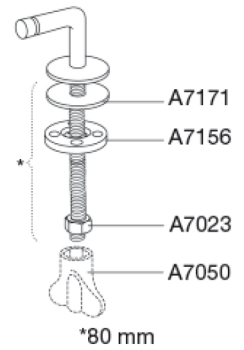

Fixed hinge

Item number

BT8999
EAN:5708590265087

Product capacity

Weight

0,182 kg

Gross weight

0,182 kg