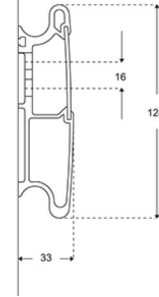

<b>Product</b>	PLUS wall track, 600 mm
<b>Item number</b>	R9806112
<b>Colour</b>	Anthracite grey
<b>Product description</b>	<p>VVS:615841106 NRF:7501013 EAN:5708590305738 HMI: 71739</p> <p>PLUS wall tracks are used for mounting of support arms, shower seats and wash basin brackets, and allows sideways adjustment of these products. See below a selection of products for fitting to the wall track.</p> <p>PLUS wall track, 600 mm, for horizontal mounting. The cover plate hides bolts and wires and facilitates cleaning. Materials: Aluminium and polystyrene. Excl. mounting kit.</p>
<b>Adjustability</b>	Fixed mounting
<b>Product capacity</b>	Maximum load: Up to 1000 kg depending on the wall type.
<b>Materials</b>	The wall track is primarily made of 10-micrometre anodized aluminium. The cover plate is made of polystyrene and the ends of the track are capped with ABS polymer.
<b>Ergonomy</b>	The track distributes the weight of the individual bathroom product, for example a wash basin bracket, along its entire length. The products can be adjusted and locked on to the track with intuitive locking functions.
<b>Features</b>	The horizontal track makes it possible to shift the product along the wall to constantly optimize the available space in the bathroom. The front cover plate conceals mounting bolts and any cables.
<b>Warranty</b>	Pressalit makes a commitment to remedy material and manufacturing defects for a period of five years from the invoicing date.

<b>Product</b>	PLUS wall track, 600 mm
<b>Item number</b>	R9806112