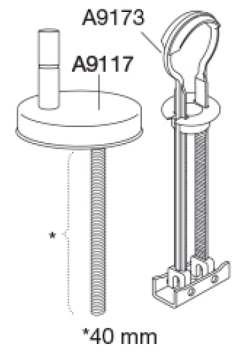

Universal toggle hinge with lift-off

Item number

BL6999
VVS: 616810979
EAN: 5708590212449

Product capacity

Weight 0,146 kg

Gross weight 0,146 kg

Weight per crate 0 kg

Qty per crate 0