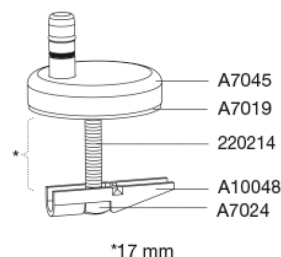

Colour

Matt taupe

Description

PRESSALIT toilet seat with cover, model "Pressalit Style D2", art. no. 1206 made of colour ingrained duroplast, with built-in soft close function, incl. DN2 universal hinge with lift-off in stainless steel.
- centre distance: 144-224 mm
- load - ring seat 240 kg
- 10 year guarantee

Pressalit Style D2 1206
Toilet seat with soft close and lift-off incl. hinge in stainless steel
Incl. design emblems, brushed brass and chrome

Design type	Sandwich
Designer	Pressalit
Design year	2025
Materials	<p>TOILET SEAT: The material is colour ingrained duroplast (UF A 10 = urea formaldehyde) that contains no environmentally hazardous substances. UF plastic comprises approx. 70% urea formaldehyde resin, 30% cellulose, as well as 5% minerals, pigments, lubricants and moisture content. Free formaldehyde is released during the production process. Pressalit toilet seats have been measured after curing (< 0.01 mg/m³) to emit significantly below the permitted EU limit of 0.08 mg/m³.</p> <p>BUFFERS: EVA (copolymer made of ethylene and vinyl acetate).</p> <p>DAMPER KIT: Hydraulic damper with damper housing in stainless steel or thermoplastic, mounted with plastic parts in thermoplastic.</p> <p>MOUNT/HINGES: Stainless steel and thermoplastic.</p>
Product capacity	Load - ring seat 240 kg
Weight	2,665 kg
Carton size	457x389x68 mm
Gross weight	3,089 kg
Crate size	469x401x348 mm
Weight per crate	15,445 kg
Qty per crate	5
Crates per pallet	18
Qty per pallet	90
Cleaning	Use a mild soap solution to clean the seat. Please take care that the seat and hinges are not left damp. Dry off any residual water or cleaning agent with a soft cloth. Avoid contact of the seat and hinges with abrasive, corrosive or chlorine-based cleaners, as these may cause damage or lead to flash rust. Therefore, when cleaning the bowl, make sure that the seat and cover are kept in an upright position until all cleaning agent has been flushed away.