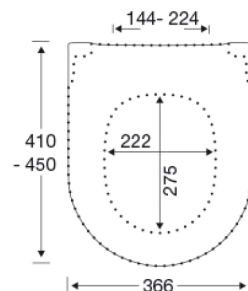

Colour

Matt taupe

Description

PRESSALIT toilet seat with cover, model "Pressalit Style D2", art. no. 1206 made of colour ingrained duroplast, with built-in soft close function, incl. DN2 universal hinge with lift-off in stainless steel.
- centre distance: 144-224 mm
- load - ring seat 240 kg
- 10 year guarantee