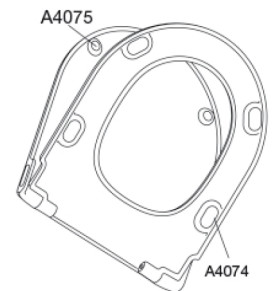

Colour

Matt taupe

Description

PRESSALIT toilet seat with cover, model "Pressalit Style D2", art. no. 1206 made of colour ingrained duroplast, with built-in soft close function, incl. DN2 universal hinge with lift-off in stainless steel.
- centre distance: 144-224 mm
- load - ring seat 240 kg
- 10 year guarantee

Pressalit Style D2 1206
Toilet seat with soft close and lift-off incl. hinge in stainless steel
Incl. design emblems, brushed brass and chrome

Design type	Sandwich
Designer	Pressalit
Design year	2025
Materials	<p>TOILET SEAT: The material is colour ingrained duroplast (UF A 10 = urea formaldehyde) that contains no environmentally hazardous substances. UF plastic comprises approx. 70% urea formaldehyde resin, 30% cellulose, as well as 5% minerals, pigments, lubricants and moisture content. Free formaldehyde is released during the production process. Pressalit toilet seats have been measured after curing (< 0.01 mg/m³) to emit significantly below the permitted EU limit of 0.08 mg/m³.</p> <p>BUFFERS: EVA (copolymer made of ethylene and vinyl acetate).</p> <p>DAMPER KIT: Hydraulic damper with damper housing in stainless steel or thermoplastic, mounted with plastic parts in thermoplastic.</p> <p>MOUNT/HINGES: Stainless steel and thermoplastic.</p>
Product capacity	Load - ring seat 240 kg
Weight	2,665 kg
Carton size	457x389x68 mm
Gross weight	3,089 kg
Crate size	469x401x348 mm
Weight per crate	15,445 kg
Qty per crate	5
Crates per pallet	18
Qty per pallet	90
Cleaning	Use a mild soap solution to clean the seat. Please take care that the seat and hinges are not left damp. Dry off any residual water or cleaning agent with a soft cloth. Avoid contact of the seat and hinges with abrasive, corrosive or chlorine-based cleaners, as these may cause damage or lead to flash rust. Therefore, when cleaning the bowl, make sure that the seat and cover are kept in an upright position until all cleaning agent has been flushed away.