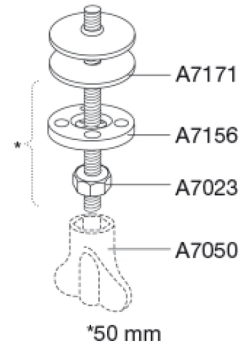

Fixed hinge

Item number

BZ5999
EAN:5708590272023

Product capacity

Weight

0,122 kg

Gross weight

0,122 kg