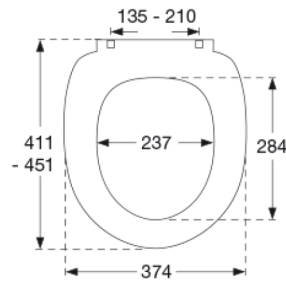

Colour

Bahamabeige

Description

PRESSALIT toilet seat with cover, model "Scandinavia PLUS", art. no. 758 made of colour ingrained duroplast with soft close incl. D05 universal hinge in stainless steel with lift-off.

- dismounting of seat/cover makes cleaning easier
- centre distance: 135 - 210 mm
- load - ring seat 240 kg
- suitable for many universal toilets
- 10 year guarantee

Design type

Sandwich

Designer

Pressalit

Stainless steel and thermoplastic.

Product capacity

Load - ring seat 240 kg

Weight

3,047 kg

Carton size

488x388x72 mm

Gross weight

3,511 kg

Crate size

500x400x368 mm

Weight per crate

17,555 kg

Qty per crate

5

Crates per pallet