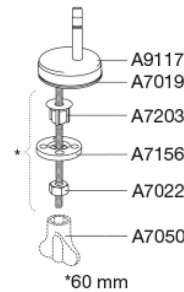

Colour

Bahamabeige

Description

PRESSALIT toilet seat with cover, model "Scandinavia PLUS", art. no. 758 made of colour ingrained duroplast with soft close incl. D05 universal hinge in stainless steel with lift-off.

- dismounting of seat/cover makes cleaning easier
- centre distance: 135 - 210 mm
- load - ring seat 240 kg
- suitable for many universal toilets
- 10 year guarantee

Design type

Sandwich

Designer

Pressalit

Stainless steel and thermoplastic.

Product capacity

Load - ring seat 240 kg

Weight

3,047 kg

Carton size

488x388x72 mm

Gross weight