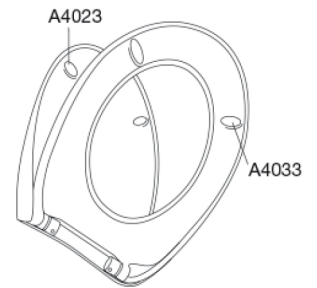

Pressalit Scandinavia PLUS 758
Toilet seat with soft close and lift-off incl. hinge in stainless steel

Features

Lift-off, Soft close

Item number

758013-D05999
 EAN:5708590302850

Scandinavia PLUS is the third generation of the famous toilet seat designed by Sigvard Bernadotte and Acton Bjørn. The functions and stability are improved and the smiling front kept – the very best from the past and the present combined in an optimum way.

Colour

Bahamabeige

Description

PRESSALIT toilet seat with cover, model "Scandinavia PLUS", art. no. 758 made of colour ingrained duroplast with soft close incl. D05 universal hinge in stainless steel with lift-off.

- dismounting of seat/cover makes cleaning easier
- centre distance: 135 - 210 mm
- load - ring seat 240 kg
- suitable for many universal toilets
- 10 year guarantee

Design type

Sandwich

Designer

Pressalit

Stainless steel and thermoplastic.

Product capacity

Load - ring seat 240 kg

Weight

3,047 kg

Carton size

488x388x72 mm

Gross weight