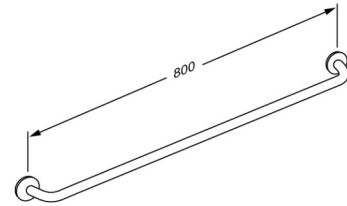

Product	PLUS handrail 800 mm
Item number	RT103112
Colour	Anthracite grey
Product description	<p>VVS:777565412 NRF:6311211 RSK:8980551 EAN:5708590318684 HMI: 19084 NBS:N13:436 FDA:ILS/D135866</p> <p>PLUS handrails are high-quality products and they can be combined in countless ways and they provide the final touch to furnishing a functional and flexible bathroom. A reliable solution with many different options, which can easily lay the grounds for increased independence.</p> <p>PLUS handrail, diameter 33 mm, length 800 mm, for fixed mounting. The projection of 50 mm from the wall makes it easy to take hold of the rail. Inkl. wall rosette, which covers the fixings. Materials: Powder-coated aluminium and plastic Excl. mounting kit.</p>
Product capacity	<p>Maximum load: 235 kg. When the handrail is loaded with 235 kg, each wall fastener is loaded with 56 kg. <i>Handrails are tested with a 1.5 safety factor in accordance with the requirements in ISO 17966:2016.</i></p>
Materials	<p>Basic material: Aluminium</p> <p>Surface material: Polyester lacquer</p> <p>Cover cap: Cycoloy plastic</p>
Ergonomy	<p>The 33 mm diameter enables the rail to be held comfortably and firmly. The projection of 50 mm from the wall makes it easy to take hold of the rail.</p>
Warranty	<p>Pressalit makes a commitment to remedy material and manufacturing defects for a period of five years from the invoicing date.</p>