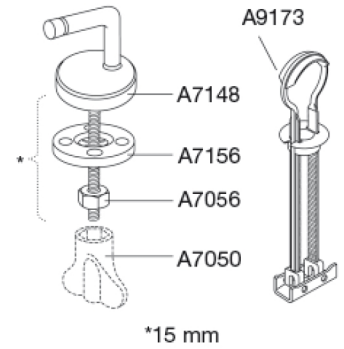

Combi hinge, univertical

Item number

DH4999
EAN:5708590344614

Product capacity

Weight

0,224 kg

Gross weight

0,224 kg