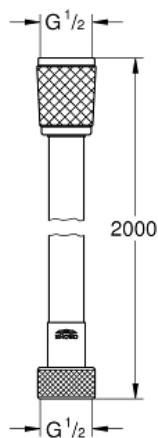

PART OF **LIXIL**

26 046

TEMPESTA® COSMOPOLITAN

100 HAND SHOWER - 2 SPRAYS

Pure Freude
an Wasser

TECHNICAL DATA:

Product Height

Product Length 2-3/4 in

Product Width 3-15/16 in

GPM (Min)-GPM (Max) 1.75 gal (US)/min

ROTAFLEX
MODEL # 28413001

*Pure Freude
an Wasser*

GROHE

Product Description:
ROTAFLEX

Standard Specification:

- 79"
- Smooth surface for easy cleaning
- Tensile strength 500 N
- Pressure resistance up to 5 bar
- Heat resistance 160°F
- AntiFold bend proof
- Universal connection G 1/2" x 1/2"
- Rotation cone for Twist-free function
- **GROHE StarLight** chrome finish