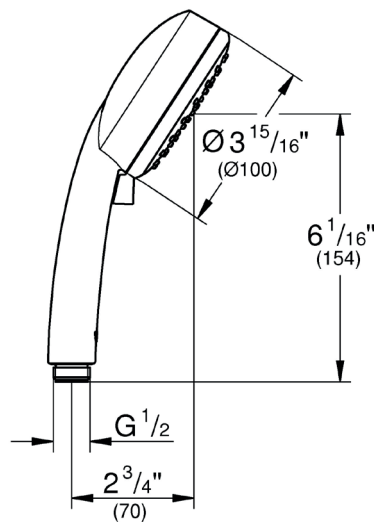

PART OF **LIXIL**

26 046

TEMPESTA® COSMOPOLITAN

100 HAND SHOWER - 2 SPRAYS

Pure Freude
an Wasser

TECHNICAL DATA:

Product Height

Product Length 2-3/4 in

Product Width 3-15/16 in

GPM (Min)-GPM (Max) 1.75 gal (US)/min

ROTAFLEX
MODEL # 28413001

*Pure Freude
an Wasser*

GROHE

Product Description:
ROTAFLEX

Standard Specification:

- 79"
- Smooth surface for easy cleaning
- Tensile strength 500 N
- Pressure resistance up to 5 bar
- Heat resistance 160°F
- AntiFold bend proof
- Universal connection G 1/2" x 1/2"
- Rotation cone for Twist-free function
- **GROHE StarLight** chrome finish