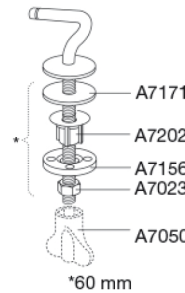

Pressalit Objecta Pro 990
Standard toilet seat with antibacterial effect, incl. hinge in stainless steel

Item number

990011-DF7999
 EAN:5708590344768

A well-designed seat for the project market with an antibacterial effect. Beautiful and slim design that fits a wide range of bowls.

Colour

White

Description

PRESSALIT toilet seat with cover, model "Objecta Pro", art.no. 990 made of colour ingrained duroplast, incl. DF7 fixed hinge in stainless steel.
 - centre distance: 155 mm
 - load - ring seat 240 kg
 - 10 year guarantee