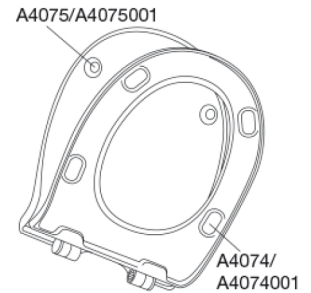

Pressalit Objecta Pro 990
Standard toilet seat with antibacterial effect, incl. hinge in stainless steel

Item number

990011-DF7999
 EAN:5708590344768

A well-designed seat for the project market with an antibacterial effect. Beautiful and slim design that fits a wide range of bowls.

Colour

White

Description

PRESSALIT toilet seat with cover, model "Objecta Pro", art.no. 990 made of colour ingrained duroplast, incl. DF7 fixed hinge in stainless steel.
 - centre distance: 155 mm
 - load - ring seat 240 kg
 - 10 year guarantee