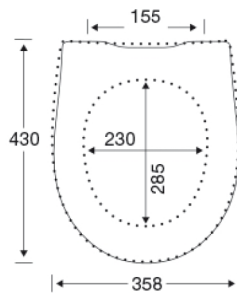

Colour

White

Description

PRESSALIT toilet seat with cover, model "Objecta Pro", art.no. 990 made of colour ingrained duroplast, incl. DF7 fixed hinge in stainless steel.
 - centre distance: 155 mm
 - load - ring seat 240 kg
 - 10 year guarantee