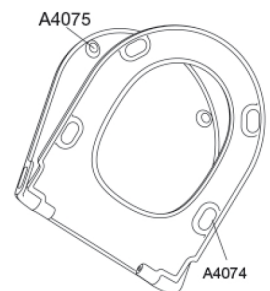

Colour

White

Description

PRESSALIT toilet seat with cover, model "Pressalit Style D2", art. no. 1206 made of colour ingrained duroplast with antibacterial effect, with built-in soft close function, incl. DN2 universal hinge with lift-off in stainless steel.

- centre distance: 144-224 mm
- load - ring seat 240 kg
- 10 year guarantee

Pressalit Style D2 1206
Toilet seat with soft close, lift-off and antibacterial effect, incl.
hinge in stainless steel

Design type	Sandwich
Designer	Pressalit
Design year	2025
Materials	<p>TOILET SEAT: The material is colour ingrained duroplast (UF A 10 = urea formaldehyde) that contains no environmentally hazardous substances. UF plastic comprises approx. 70% urea formaldehyde resin, 30% cellulose, as well as 5% minerals, pigments, lubricants and moisture content. Free formaldehyde is released during the production process. Pressalit toilet seats have been measured after curing (< 0.01 mg/m³) to emit significantly below the permitted EU limit of 0.08 mg/m³.</p> <p>ANTIBACTERIAL: This toilet seat features an antibacterial additive with biocidal silver phosphate glass, which helps prevent bacterial growth.</p> <p>BUFFERS: EVA (copolymer made of ethylene and vinyl acetate).</p> <p>DAMPER KIT: Hydraulic damper with damper housing in stainless steel or thermoplastic, mounted with plastic parts in thermoplastic.</p> <p>MOUNT/HINGES: Stainless steel and thermoplastic.</p>
Product capacity	Load - ring seat 240 kg
Weight	2,665 kg
Carton size	457x389x68 mm
Gross weight	3,089 kg
Crate size	469x401x348 mm
Weight per crate	15,445 kg
Qty per crate	5
Crates per pallet	18
Qty per pallet	90