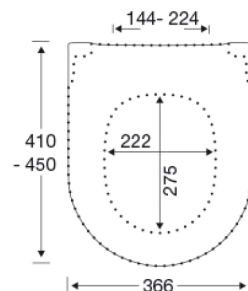

- centre distance: 144-224 mm
- load - ring seat 240 kg
- 10 year guarantee

Pressalit Style D2 1206
Toilet seat with soft close, lift-off and antibacterial effect, incl.
hinge in stainless steel

Design type	Sandwich
Designer	Pressalit
Design year	2025
Materials	<p>TOILET SEAT: The material is colour ingrained duroplast (UF A 10 = urea formaldehyde) that contains no environmentally hazardous substances. UF plastic comprises approx. 70% urea formaldehyde resin, 30% cellulose, as well as 5% minerals, pigments, lubricants and moisture content. Free formaldehyde is released during the production process. Pressalit toilet seats have been measured after curing (< 0.01 mg/m³) to emit significantly below the permitted EU limit of 0.08 mg/m³.</p> <p>ANTIBACTERIAL: This toilet seat features an antibacterial additive with biocidal silver phosphate glass, which helps prevent bacterial growth.</p> <p>BUFFERS: EVA (copolymer made of ethylene and vinyl acetate).</p> <p>DAMPER KIT: Hydraulic damper with damper housing in stainless steel or thermoplastic, mounted with plastic parts in thermoplastic.</p> <p>MOUNT/HINGES: Stainless steel and thermoplastic.</p>
Product capacity	Load - ring seat 240 kg
Weight	2,665 kg
Carton size	457x389x68 mm
Gross weight	3,089 kg
Crate size	469x401x348 mm
Weight per crate	15,445 kg
Qty per crate	5
Crates per pallet	18
Qty per pallet	90