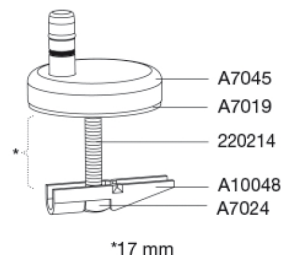

Colour

White

Description

PRESSALIT toilet seat with cover, model "Pressalit Style D2", art. no. 1206 made of colour ingrained duroplast with antibacterial effect, with built-in soft close function, incl. DN2 universal hinge with lift-off in stainless steel.

- centre distance: 144-224 mm
- load - ring seat 240 kg
- 10 year guarantee

Pressalit Style D2 1206
Toilet seat with soft close, lift-off and antibacterial effect, incl.
hinge in stainless steel

Design type	Sandwich
Designer	Pressalit
Design year	2025
Materials	<p>TOILET SEAT: The material is colour ingrained duroplast (UF A 10 = urea formaldehyde) that contains no environmentally hazardous substances. UF plastic comprises approx. 70% urea formaldehyde resin, 30% cellulose, as well as 5% minerals, pigments, lubricants and moisture content. Free formaldehyde is released during the production process. Pressalit toilet seats have been measured after curing (< 0.01 mg/m³) to emit significantly below the permitted EU limit of 0.08 mg/m³.</p> <p>ANTIBACTERIAL: This toilet seat features an antibacterial additive with biocidal silver phosphate glass, which helps prevent bacterial growth.</p> <p>BUFFERS: EVA (copolymer made of ethylene and vinyl acetate).</p> <p>DAMPER KIT: Hydraulic damper with damper housing in stainless steel or thermoplastic, mounted with plastic parts in thermoplastic.</p> <p>MOUNT/HINGES: Stainless steel and thermoplastic.</p>
Product capacity	Load - ring seat 240 kg
Weight	2,665 kg
Carton size	457x389x68 mm
Gross weight	3,089 kg
Crate size	469x401x348 mm
Weight per crate	15,445 kg
Qty per crate	5
Crates per pallet	18
Qty per pallet	90