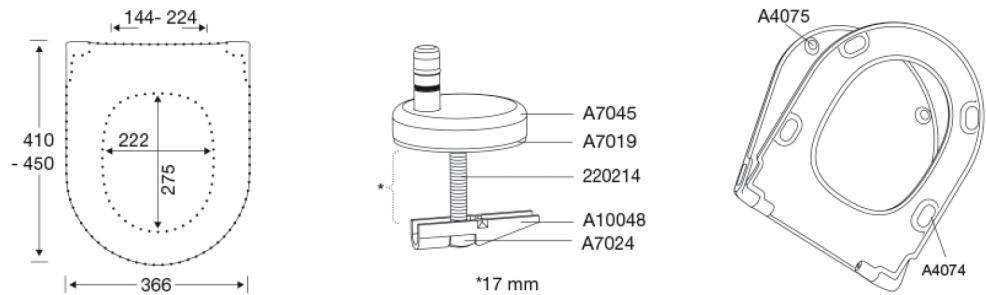

- centre distance: 144-224 mm
- load - ring seat 240 kg
- 10 year guarantee

**Pressalit Style D2 1206**  
**Toilet seat with soft close, lift-off and antibacterial effect, incl. hinge in stainless steel**  
**Incl. design emblems, chrome and black**