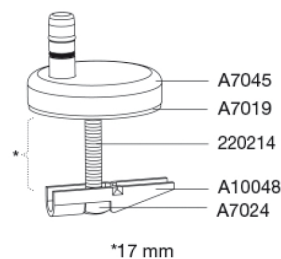

Colour

Matt dusty green

Description

PRESSALIT toilet seat with cover, model "Pressalit Style D2", art. no. 1206 made of colour ingrained duroplast, with built-in soft close function, incl. DN2 universal hinge with lift-off in stainless steel.

- centre distance: 144-224 mm
- load - ring seat 240 kg
- 10 year guarantee

Pressalit Style D2 1206
Toilet seat with soft close and lift-off incl. hinge in stainless steel
Incl. design emblems, brushed steel and black

Design type	Sandwich
Designer	Pressalit
Design year	2025
Materials	<p>TOILET SEAT: The material is colour ingrained duroplast (UF A 10 = urea formaldehyde) that contains no environmentally hazardous substances. UF plastic comprises approx. 70% urea formaldehyde resin, 30% cellulose, as well as 5% minerals, pigments, lubricants and moisture content. Free formaldehyde is released during the production process. Pressalit toilet seats have been measured after curing (< 0.01 mg/m³) to emit significantly below the permitted EU limit of 0.08 mg/m³.</p> <p>BUFFERS: EVA (copolymer made of ethylene and vinyl acetate).</p> <p>DAMPER KIT: Hydraulic damper with damper housing in stainless steel or thermoplastic, mounted with plastic parts in thermoplastic.</p> <p>MOUNT/HINGES: Stainless steel and thermoplastic.</p>
Product capacity	Load - ring seat 240 kg
Weight	2,665 kg
Carton size	457x389x68 mm
Gross weight	3,089 kg
Crate size	469x401x348 mm
Weight per crate	15,445 kg
Qty per crate	5
Crates per pallet	18
Qty per pallet	90
Cleaning	Use a mild soap solution to clean the seat. Please take care that the seat and hinges are not left damp. Dry off any residual water or cleaning agent with a soft cloth. Avoid contact of the seat and hinges with abrasive, corrosive or chlorine-based cleaners, as these may cause damage or lead to flash rust. Therefore, when cleaning the bowl, make sure that the seat and cover are kept in an upright position until all cleaning agent has been flushed away.