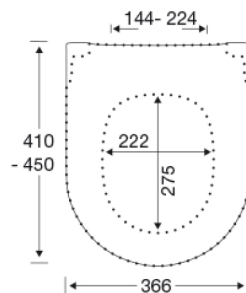

- centre distance: 144-224 mm
- load - ring seat 240 kg
- 10 year guarantee

Pressalit Style D2 1206
Toilet seat with soft close and lift-off incl. hinge in stainless steel
Incl. design emblems, brushed steel and black