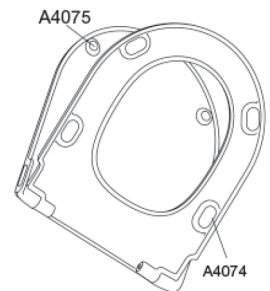

Pressalit Style D2 1206

Toilet seat with soft close and lift-off incl. hinge in stainless steel
Incl. design emblems, brushed steel and black

Features

Lift-off, Soft close

Item number

1206367-DN2999
VVS: 615099367
NRF: 1476361
RSK: 7824137
EAN: 5708590397511

Colour

Matt dusty green

Description

PRESSALIT toilet seat with cover, model "Pressalit Style D2", art. no. 1206 made of colour ingrained duroplast, with built-in soft close function, incl. DN2 universal hinge with lift-off in stainless steel.

- centre distance: 144-224 mm
- load - ring seat 240 kg
- 10 year guarantee

Pressalit Style D2 1206
Toilet seat with soft close and lift-off incl. hinge in stainless steel
Incl. design emblems, brushed steel and black