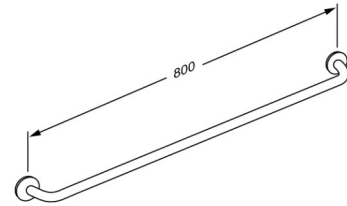

Product	PLUS handrail 800 mm
Item number	RT103035
Colour	VVS:777565435 NRF:6317167 EAN:5708590145938 HMI: 19084 NBS:N13:436 FDA:ILS/D135866 Red (RAL 3003)
Product description	<p>PLUS handrails are high-quality products and they can be combined in countless ways and they provide the final touch to furnishing a functional and flexible bathroom. A reliable solution with many different options, which can easily lay the grounds for increased independence.</p> <p>PLUS handrail, diameter 33 mm, length 800 mm, for fixed mounting. The projection of 50 mm from the wall makes it easy to take hold of the rail. Inkl. wall rosette, which covers the fixings. Materials: Powder-coated aluminium and plastic. Excl. mounting kit.</p>
Product capacity	Maximum load: 235 kg. When the handrail is loaded with 235 kg, each wall fastener is loaded with 56 kg. <i>Handrails are tested with a 1.5 safety factor in accordance with the requirements in ISO 17966:2016.</i>
Materials	Basic material: Aluminium Surface material: Polyester lacquer Cover cap: Cycoloy plastic
Ergonomy	The 33 mm diameter enables the rail to be held comfortably and firmly. The projection of 50 mm from the wall makes it easy to take hold of the rail.
Warranty	Pressalit makes a commitment to remedy material and manufacturing defects for a period of five years from the invoicing date.