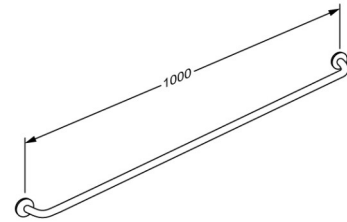

<b>Product</b>	PLUS handrail 1000 mm
<b>Item number</b>	RT104035
<b>Colour</b>	VVS:777565535 NRF:6317169 EAN:5708590145952 HMI: 19085 NBS:N13:436 FDA:ILS/D135866 Red (RAL 3003)
<b>Product description</b>	<p>PLUS handrails are high-quality products and they can be combined in countless ways and they provide the final touch to furnishing a functional and flexible bathroom. A reliable solution with many different options, which can easily lay the grounds for increased independence.</p> <p>PLUS handrail, diameter 33 mm, length 1000 mm, for fixed mounting. The projection of 50 mm from the wall makes it easy to take hold of the rail. Inkl. wall rosette, which covers the fixings. Material: Powder-coated aluminium and plastic. Excl. mounting kit.</p>
<b>Product capacity</b>	Maximum load: 235 kg. When the handrail is loaded with 235 kg, each wall fastener is loaded with 56 kg. <i>Handrails are tested with a 1.5 safety factor in accordance with the requirements in ISO 17966:2016.</i>
<b>Materials</b>	Basic material: Aluminium Surface material: Polyester lacquer Cover cap: Cycoloy plastic
<b>Ergonomy</b>	The 33 mm diameter enables the rail to be held comfortably and firmly. The projection of 50 mm from the wall makes it easy to take hold of the rail.
<b>Warranty</b>	Pressalit makes a commitment to remedy material and manufacturing defects for a period of five years from the invoicing date.