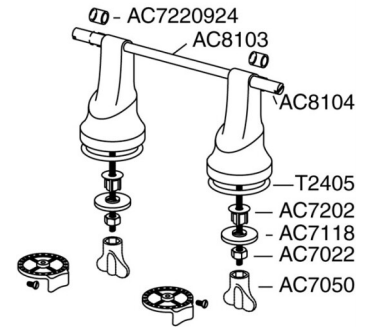

Raised hinge 50 mm

Item number T9802
EAN:5708590183923
Description Raised hinge 50 mm

Product capacity

Weight 0,37 kg
Gross weight 0,37 kg
Weight per crate 0 kg
Qty per crate 0
Qty per pallet 0

The product is to be cleaned with hot water or a mild soapy cleaning agent. Do not use chlorine based or corrosive cleaners as it may result in the surface being damaged.