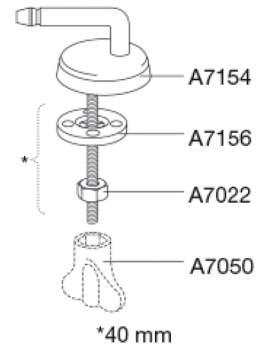

Universal hinge

Item number

DD8999
VVS: 616810875
EAN: 5708590330471

**Product capacity**

Weight	0,182 kg
Gross weight	0,182 kg
Weight per crate	0 kg
Qty per crate	0
Qty per pallet	0

The product is to be cleaned with hot water or a mild soapy cleaning agent. Do not use chlorine based or corrosive cleaners as it may result in the surface being damaged.