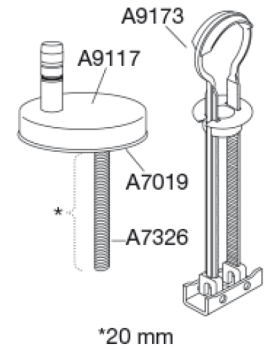

Universal hinge

Item number

DK3999
VVS: 616810810
EAN: 5708590369846

**Product capacity**

Weight	0,136 kg
Gross weight	0,136 kg
Weight per crate	0 kg
Qty per crate	0
Qty per pallet	0

The product is to be cleaned with hot water or a mild soapy cleaning agent. Do not use chlorine based or corrosive cleaners as it may result in the surface being damaged.