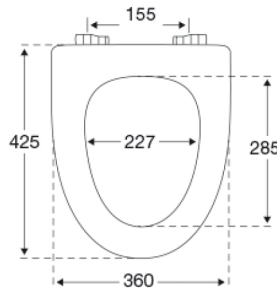

Colour

White

Description

PRESSALIT toilet seat without cover, model "Sign", art. no. 553 of colour ingrained duroplast incl. BD1 fixed hinge in stainless steel.
- centre distance: 155 mm
- load - ring seat 240 kg
- 10 year guarantee

MOUNT/HINGES:

Stainless steel and thermoplastic.

Product capacity

Load - ring seat 240 kg

Weight

1,123 kg

Carton size

457x389x68 mm

Gross weight

1,513 kg

Crate size

469x401x348 mm

Weight per crate

7,565 kg

Qty per crate

5