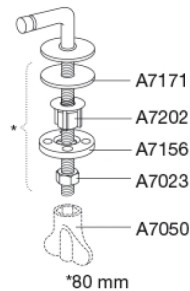

Colour

White

Description

PRESSALIT toilet seat without cover, model "Sign", art. no. 553 of colour ingrained duroplast incl. BD1 fixed hinge in stainless steel.
- centre distance: 155 mm
- load - ring seat 240 kg
- 10 year guarantee

MOUNT/HINGES:

Stainless steel and thermoplastic.

Product capacity

Load - ring seat 240 kg

Weight

1,123 kg

Carton size

457x389x68 mm