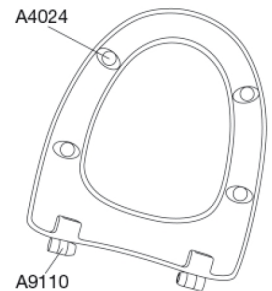

Colour

White

Description

PRESSALIT toilet seat without cover, model "Sign", art. no. 553 of colour ingrained duroplast incl. BD1 fixed hinge in stainless steel.
- centre distance: 155 mm
- load - ring seat 240 kg
- 10 year guarantee

MOUNT/HINGES:

Stainless steel and thermoplastic.

Product capacity

Load - ring seat 240 kg

Weight

1,123 kg

Carton size

457x389x68 mm

Gross weight

1,513 kg

Crate size

469x401x348 mm

Weight per crate

7,565 kg

Qty per crate

5