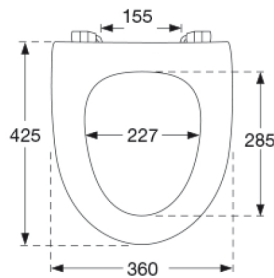

Colour

White

Description

PRESSALIT toilet seat with cover, model "Sign", art. no. 554 of colour ingrained duroplast incl. BD1 fixed hinge in stainless steel.
- centre distance: 155 mm
- load - ring seat 240 kg
- 10 year guarantee

MOUNT/HINGES:

Stainless steel and thermoplastic.

Product capacity

Load - ring seat 240 kg

Weight

2,592 kg

Carton size

457x389x68 mm

Gross weight

2,982 kg

Crate size

469x401x348 mm

Weight per crate

14,91 kg

Qty per crate

5