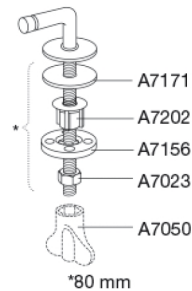

PRESSALIT®

Pressalit Sign 554
Standard toilet seat with antibacterial effect, incl. fixed hinge in stainless steel

Item number

554000-BD1999
VVS:614983000
NRF:6190005
RSK:7904460
EAN:5708590271224

Pressalit Sign - when wellbeing, functionality and individuality create perfection. The soft and rounded edges of the seat and the curved surface of the cover make Pressalit Sign a delight to the eye.

Colour

White

Description

PRESSALIT toilet seat with cover, model "Sign", art. no. 554 of colour ingrained duroplast incl. BD1 fixed hinge in stainless steel.
- centre distance: 155 mm
- load - ring seat 240 kg
- 10 year guarantee

MOUNT/HINGES:

Stainless steel and thermoplastic.

Product capacity

Load - ring seat 240 kg

Weight

2,592 kg

Carton size

457x389x68 mm