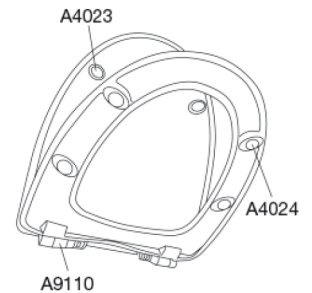

PRESSALIT®

Pressalit Sign 554
Standard toilet seat with antibacterial effect, incl. fixed hinge in stainless steel

Item number

554000-BD1999
VVS:614983000
NRF:6190005
RSK:7904460
EAN:5708590271224

Pressalit Sign - when wellbeing, functionality and individuality create perfection. The soft and rounded edges of the seat and the curved surface of the cover make Pressalit Sign a delight to the eye.

Colour

White

Description

PRESSALIT toilet seat with cover, model "Sign", art. no. 554 of colour ingrained duroplast incl. BD1 fixed hinge in stainless steel.
- centre distance: 155 mm
- load - ring seat 240 kg
- 10 year guarantee

MOUNT/HINGES:

Stainless steel and thermoplastic.

Product capacity

Load - ring seat 240 kg

Weight

2,592 kg

Carton size

457x389x68 mm

Gross weight

2,982 kg

Crate size

469x401x348 mm

Weight per crate

14,91 kg

Qty per crate

5