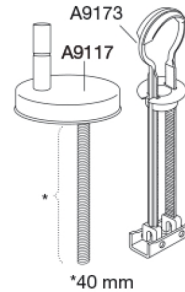

PRESSALIT toilet seat with cover, model "Pressalit Sway D", art. no. 934 made of colour ingrained duroplast with BL6 universal toggle hinge with lift-off of stainless steel.

- centre distance: 141-219 mm
- load - ring seat 240 kg
- 10 year guarantee

Stainless steel model W. no. 1.4301/M and thermoplastic.

Product capacity

Load - ring seat 240 kg

Weight

3,016 kg

Carton size

488x388x72 mm

Gross weight