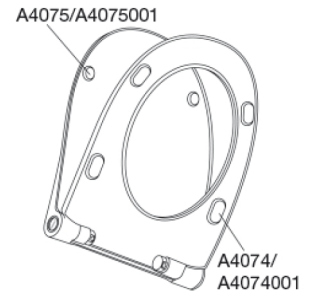

PRESSALIT toilet seat with cover, model "Pressalit Sway D", art. no. 934 made of colour ingrained duroplast with BL6 universal toggle hinge with lift-off of stainless steel.

- centre distance: 141-219 mm
- load - ring seat 240 kg
- 10 year guarantee

Stainless steel model W. no. 1.4301/M and thermoplastic.

Product capacity

Load - ring seat 240 kg

Weight

3,016 kg

Carton size

488x388x72 mm

Gross weight