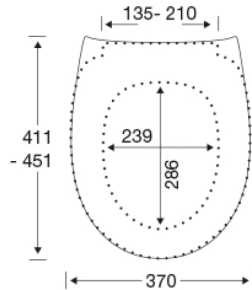

Pressalit Scandinavia PLUS 758
Toilet seat with soft close and lift-off incl. hinge in stainless steel

Features

Lift-off, Soft close

Item number

758035-D05999
 EAN:5708590302881

Scandinavia PLUS is the third generation of the famous toilet seat designed by Sigvard Bernadotte and Acton Bjørn. The functions and stability are improved and the smiling front kept – the very best from the past and the present combined in an optimum way.

- dismounting of seat/cover makes cleaning easier
- centre distance: 135 - 210 mm
- load - ring seat 240 kg
- suitable for many universal toilets
- 10 year guarantee

Design type

Sandwich

Designer

Pressalit

Stainless steel and thermoplastic.

Product capacity

Load - ring seat 240 kg

Weight

3,047 kg

Carton size

488x388x72 mm

Gross weight

3,511 kg

Crate size

500x400x368 mm

Weight per crate

17,555 kg

Qty per crate

5

Crates per pallet