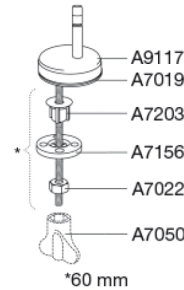

Colour

Red (RAL 3003)

Description

PRESSALIT toilet seat with cover, model "Scandinavia PLUS", art. no. 758 made of colour ingrained duroplast with soft close incl. D05 universal hinge in stainless steel with lift-off.

- dismounting of seat/cover makes cleaning easier
- centre distance: 135 - 210 mm
- load - ring seat 240 kg
- suitable for many universal toilets
- 10 year guarantee

Design type

Sandwich

Designer

Pressalit

Stainless steel and thermoplastic.

Product capacity

Load - ring seat 240 kg

Weight

3,047 kg

Carton size

488x388x72 mm

Gross weight