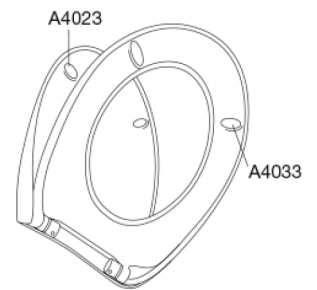

Pressalit Scandinavia PLUS 758
Toilet seat with soft close and lift-off incl. hinge in stainless steel

Features

Lift-off, Soft close

Item number

758035-D05999
 EAN:5708590302881

Scandinavia PLUS is the third generation of the famous toilet seat designed by Sigvard Bernadotte and Acton Bjørn. The functions and stability are improved and the smiling front kept – the very best from the past and the present combined in an optimum way.

Colour

Red (RAL 3003)

Description

PRESSALIT toilet seat with cover, model "Scandinavia PLUS", art. no. 758 made of colour ingrained duroplast with soft close incl. D05 universal hinge in stainless steel with lift-off.

- dismounting of seat/cover makes cleaning easier
- centre distance: 135 - 210 mm
- load - ring seat 240 kg
- suitable for many universal toilets
- 10 year guarantee

Design type

Sandwich

Designer

Pressalit

Stainless steel and thermoplastic.

Product capacity

Load - ring seat 240 kg

Weight

3,047 kg

Carton size

488x388x72 mm

Gross weight