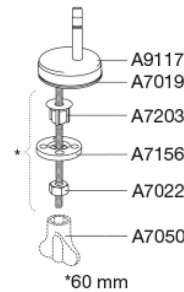

Colour

White

Description

PRESSALIT toilet seat with cover, model "Scandinavia PLUS", art. no. 758 made of colour ingrained duroplast with soft close incl. D05 universal hinge in stainless steel with lift-off.

- dismounting of seat/cover makes cleaning easier
- centre distance: 135 - 210 mm
- load - ring seat 240 kg
- suitable for many universal toilets
- 10 year guarantee

Design type

Sandwich

Designer

Pressalit

Stainless steel model W. no. 1.4301/M and thermoplastic.

Product capacity

Load - ring seat 240 kg

Weight

3,047 kg

Carton size

488x388x72 mm

Gross weight