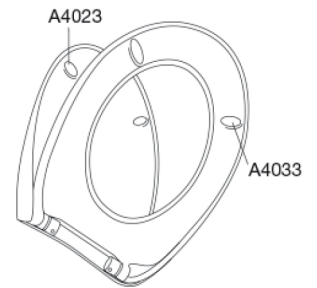

Pressalit Scandinavia PLUS 758
Toilet seat with soft close and lift-off incl. hinge in stainless steel

Features

Lift-off, Soft close

Item number

758000-D05999
 EAN:5708590301976

Scandinavia PLUS is the third generation of the famous toilet seat designed by Sigvard Bernadotte and Acton Bjørn. The functions and stability are improved and the smiling front kept – the very best from the past and the present combined in an optimum way.

Colour

White

Description

PRESSALIT toilet seat with cover, model "Scandinavia PLUS", art. no. 758 made of colour ingrained duroplast with soft close incl. D05 universal hinge in stainless steel with lift-off.

- dismounting of seat/cover makes cleaning easier
- centre distance: 135 - 210 mm
- load - ring seat 240 kg
- suitable for many universal toilets
- 10 year guarantee

Design type

Sandwich

Designer

Pressalit

Stainless steel model W. no. 1.4301/M and thermoplastic.

Product capacity

Load - ring seat 240 kg

Weight

3,047 kg

Carton size

488x388x72 mm

Gross weight