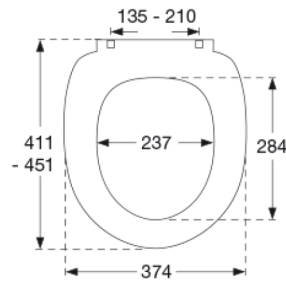

Colour

White

Description

PRESSALIT toilet seat with cover, model "Scandinavia PLUS", art. no. 758 made of colour ingrained duroplast with soft close incl. D05 universal hinge in stainless steel with lift-off.

- dismounting of seat/cover makes cleaning easier
- centre distance: 135 - 210 mm
- load - ring seat 240 kg
- suitable for many universal toilets
- 10 year guarantee

Design type

Sandwich

Designer

Pressalit

Stainless steel model W. no. 1.4301/M and thermoplastic.

Product capacity

Load - ring seat 240 kg

Weight

3,047 kg

Carton size

488x388x72 mm

Gross weight

3,511 kg

Crate size

500x400x368 mm

Weight per crate

17,555 kg

Qty per crate

5

Crates per pallet