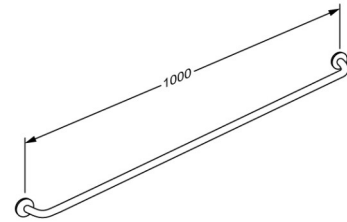

Product	PLUS handrail 1000 mm
Item number	RT104108
Colour	Dark blue (RAL 5011)
Product description	<p>VVS:777565508 NRF:6317171 EAN:5708590153988 HMI: 19085 NBS:N13:436 FDA:ILS/D135866</p> <p>PLUS handrails are high-quality products and they can be combined in countless ways and they provide the final touch to furnishing a functional and flexible bathroom. A reliable solution with many different options, which can easily lay the grounds for increased independence.</p> <p>PLUS handrail, diameter 33 mm, length 1000 mm, for fixed mounting. The projection of 50 mm from the wall makes it easy to take hold of the rail. Inkl. wall rosette, which covers the fixings. Material: Powder-coated aluminium and plastic. Excl. mounting kit.</p>
Product capacity	<p>Maximum load: 235 kg. When the handrail is loaded with 235 kg, each wall fastener is loaded with 56 kg. <i>Handrails are tested with a 1.5 safety factor in accordance with the requirements in ISO 17966:2016.</i></p>
Materials	<p>Basic material: Aluminium</p> <p>Surface material: Polyester lacquer</p> <p>Cover cap: Cycoloy plastic</p>
Ergonomy	<p>The 33 mm diameter enables the rail to be held comfortably and firmly. The projection of 50 mm from the wall makes it easy to take hold of the rail.</p>
Warranty	<p>Pressalit makes a commitment to remedy material and manufacturing defects for a period of five years from the invoicing date.</p>