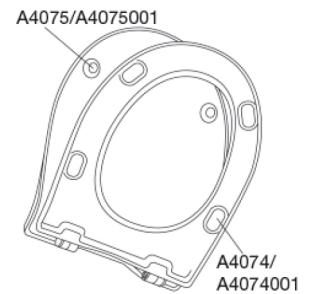

Pressalit Objecta D Pro 998
Standard toilet seat with antibacterial effect, incl. hinge in stainless steel

Item number

998011-DH4999
 NRF:6190296
 EAN:5708590345505

D-shaped seat, which is well suited to the project market, with an antibacterial effect. Harmonious design and ultimate strength.

Colour

White

Description

PRESSALIT toilet seat with cover, model "Objecta D Pro", art.no. 998 made of colour ingrained duroplast, incl. DH4 combi hinge, univertical, in stainless steel.
 - centre distance: 155 mm
 - load - ring seat 240 kg
 - 10 year guarantee

MOUNT/HINGES:

Stainless steel and thermoplastic.

Product capacity

Load - ring seat 240 kg

Weight

2,866 kg

Carton size

465x388x89 mm

Gross weight

3,206 kg

Crate size

479x399x458 mm

Weight per crate

16,03 kg

Qty per crate

5