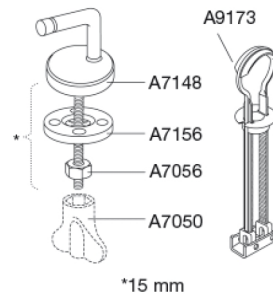

Pressalit Objecta D Pro 998
Standard toilet seat with antibacterial effect, incl. hinge in stainless steel

Item number

998011-DH4999
 NRF:6190296
 EAN:5708590345505

D-shaped seat, which is well suited to the project market, with an antibacterial effect. Harmonious design and ultimate strength.

Colour

White

Description

PRESSALIT toilet seat with cover, model "Objecta D Pro", art.no. 998 made of colour ingrained duroplast, incl. DH4 combi hinge, univertical, in stainless steel.
 - centre distance: 155 mm
 - load - ring seat 240 kg
 - 10 year guarantee

MOUNT/HINGES:

Stainless steel and thermoplastic.

Product capacity

Load - ring seat 240 kg

Weight

2,866 kg

Carton size

465x388x89 mm

Gross weight

3,206 kg

Crate size

479x399x458 mm

Weight per crate

16,03 kg

Qty per crate

5