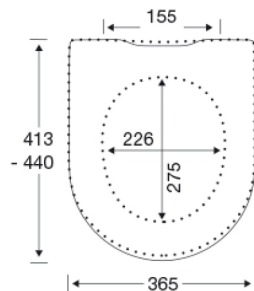

Colour

White

Description

PRESSALIT toilet seat with cover, model "Objecta D Pro", art.no. 998 made of colour ingrained duroplast, incl. DH4 combi hinge, univertical, in stainless steel.
 - centre distance: 155 mm
 - load - ring seat 240 kg
 - 10 year guarantee

MOUNT/HINGES:

Stainless steel and thermoplastic.

Product capacity

Load - ring seat 240 kg

Weight

2,866 kg

Carton size

465x388x89 mm

Gross weight

3,206 kg

Crate size

479x399x458 mm

Weight per crate

16,03 kg

Qty per crate

5