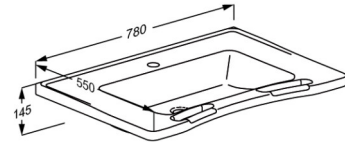

Product	MATRIX MEDIUM wash basin without overflow
Item number	R2121000
	VVS:639862000 NRF:6132438 EAN:5708590349398 HMI: 105902
Colour	White
Product description	<p>MATRIX is a series of wash basins, most of them are designed by Pressalit. MATRIX SMALL and CURVE wash basins fit onto PLUS, SELECT and VALUE wash basin brackets, whereas MATRIX MEDIUM, ANGLE, ANGLE DEEP and SQUARE are tailor made to fit specific brackets.</p> <p>MATRIX MEDIUM vanity wash basin, 780 x 550 x 145 mm, with two integrated handrails in the front, with tap hole Ø36 mm, without overflow. Drain fitting must be ordered separately. The wash basin has raised edges, preventing water from running over the back or down the outer sides.</p> <p>Materials: Cultured marble with a high-polished, pore-free sanitary gel coating. Can be used with MATRIX wash basin bracket R4820 (UK: R4825) or MATRIX supports R2015 or R2010.</p>
Product capacity	180 kg.
Materials	Cultured marble with a high-polished, pore-free sanitary gel coating.
Warranty	Pressalit makes a commitment to remedy material and manufacturing defects for a period of five years from the invoicing date.