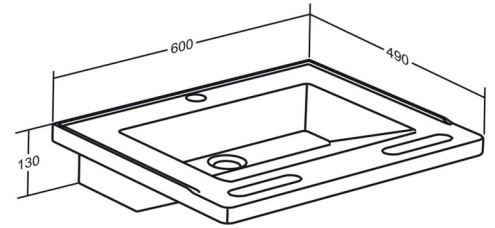

PRESSALIT®

Product	MATRIX SMALL wash basin without overflow
Item number	R2021000
Colour	White
Product description	<p>VVS:636857000 NRF:6132502 RSK:7503000 EAN:5708590325071 HMI: 82611 NBS:N13:30,335</p> <p>MATRIX is a series of wash basins, most of them are designed by Pressalit. MATRIX SMALL and CURVE wash basins fit onto PLUS, SELECT and VALUE wash basin brackets, whereas MATRIX MEDIUM, ANGLE, ANGLE DEEP and SQUARE are tailor made to fit specific brackets.</p> <p>MATRIX SMALL wash basin, 600 x 490 x 130 mm, with two integrated handrails in the front, tap hole Ø36 mm, without overflow. Supplied with drain fitting. The wash basin has raised edges, preventing water from running over the back or down the outer sides. Materials: Cultured marble with a high-polished, pore-free sanitary gel coating. Suitable for wash basin brackets from the Pressalit PLUS and SELECT ranges.</p>
Product capacity	200 kg.
Materials	Cultured marble with a high-polished, pore-free sanitary gel coating.
Warranty	Pressalit makes a commitment to remedy material and manufacturing defects for a period of five years from the invoicing date.

Product Item number	MATRIX SMALL wash basin without overflow R2021000	
	Drywall (2 x 12,5 mm) water-resistant, re-enforced with 22 mm plywood Mounting in this wall type is not recommended - risk of fatal injury to persons and walls.	
	Drywall (2 x 12,5 mm) water-resistant, re-enforced with steel plates (2 mm) Mounting in this wall type is not recommended - risk of fatal injury to persons and walls.	
	Drywall (2 x 12,5 mm) water-resistant Mounting in this wall type is not recommended - risk of fatal injury to persons and walls.	