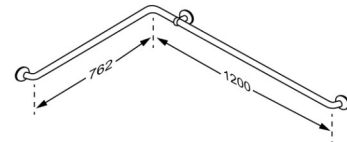

<b>Product</b> <b>Item number</b>	PLUS handrail corner 762 x 1200 mm RT128035
<b>Colour</b>  <b>Product description</b>	<p>VVS:777568435          NRF:6317185          EAN:5708590146386          HMI: 25427          NBS:N13:436          FDA:ILS/D135866</p> <p>Red (RAL 3003)</p> <p>PLUS handrails are high-quality products and they can be combined in countless ways and they provide the final touch to furnishing a functional and flexible bathroom. A reliable solution with many different options, which can easily lay the grounds for increased independence.</p> <p>PLUS handrail, 33 mm, reversible right/left, A: 762 mm x B: 1200 mm, for fixed mounting.          The projection of 50 mm from the wall makes it easy to take hold of the rail.          Inkl. wall rosette, which covers the fixings.          Material: Powder-coated aluminium, plastic.          Excl. mounting kit.</p>
<b>Product capacity</b>	<p>Maximum load: 235 kg.          When the handrail is loaded with 235 kg, each wall fastener is loaded with 56 kg.  <i>Handrails are tested with a 1.5 safety factor in accordance with the requirements in ISO 17966:2016.</i></p>
<b>Materials</b>  <b>Ergonomy</b>	<p>Basic material: Aluminium</p> <p>Surface material: Polyester lacquer</p> <p>Cover cap: Cycoloy plastic</p> <p>Strap: Nylon (PA)</p> <p>The 33 mm diameter enables the rail to be held comfortably and firmly. The projection of 50 mm from the wall makes it easy to take hold of the rail.</p>
<b>Warranty</b>	<p>Pressalit makes a commitment to remedy material and manufacturing defects for a period of five years from the invoicing date.</p>

<b>Product</b>	PLUS handrail corner 762 x 1200 mm
<b>Item number</b>	RT128035