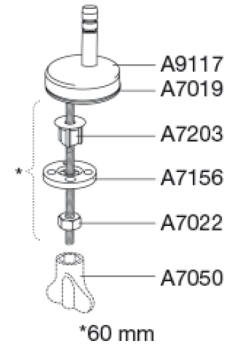

Universal hinge with lift-off

Features

Lift-off

Item numberDL2999
VVS:616810935
EAN:5708590376004**Product capacity****Weight**

0,16 kg

Gross weight

0,16 kg

Weight per crate