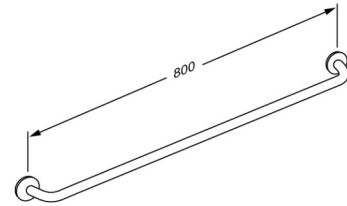

|                            |  |
|----------------------------|--|
| <b>Product</b>             | PLUS handrail 800 mm   |
| <b>Item number</b>         | RT103108   |
| <b>Colour</b>              | Dark blue (RAL 5011)   |
| <b>Product description</b> | <p>VVS:777565408<br/>NRF:6317168<br/>EAN:5708590153971<br/>HMI: 19084<br/>NBS:N13:436<br/>FDA:ILS/D135866</p> <p>PLUS handrails are high-quality products and they can be combined in countless ways and they provide the final touch to furnishing a functional and flexible bathroom. A reliable solution with many different options, which can easily lay the grounds for increased independence.</p> <p>PLUS handrail, diameter 33 mm, length 800 mm, for fixed mounting. The projection of 50 mm from the wall makes it easy to take hold of the rail. Inkl. wall rosette, which covers the fixings. Materials: Powder-coated aluminium and plastic. Excl. mounting kit.</p> |
| <b>Product capacity</b>    | <p>Maximum load: 235 kg.<br/>When the handrail is loaded with 235 kg, each wall fastener is loaded with 56 kg.<br/><i>Handrails are tested with a 1.5 safety factor in accordance with the requirements in ISO 17966:2016.</i></p>   |
| <b>Materials</b>           | <p>Basic material: Aluminium</p> <p>Surface material: Polyester lacquer</p> <p>Cover cap: Cycoloy plastic</p>  |
| <b>Ergonomy</b>            | <p>The 33 mm diameter enables the rail to be held comfortably and firmly. The projection of 50 mm from the wall makes it easy to take hold of the rail.</p>  |
| <b>Warranty</b>            | <p>Pressalit makes a commitment to remedy material and manufacturing defects for a period of five years from the invoicing date.</p>   |