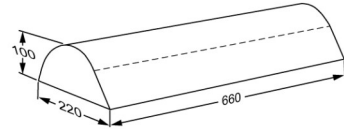

PRESSALIT®

Product	Headrest for MSCT 1 and MSCT 4
Item number	R844521304
	VVS: 777542891 EAN: 5708590374949 HMI: 138482
Colour	Pearl grey
Product description	Headrest for MSCT 1 and MSCT 4 shower change trolley, 660 x 220 x 100 mm. Headrest, 660 x 220 x 100 mm, for MSCT 1 and MSCT 4 shower change trolley.