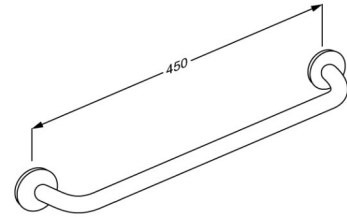

<b>Product</b>	PLUS handrail 450 mm
<b>Item number</b>	RT101000
<b>Colour</b>	White
<b>Product description</b>	<p>VVS:777565200 NRF:6191669 RSK:8980540 EAN:5708590145839 HMI: 19082 NBS:N13:436 DB: 2511002 FDA:ILS/D135866</p> <p>PLUS handrails are high-quality products and they can be combined in countless ways and they provide the final touch to furnishing a functional and flexible bathroom. A reliable solution with many different options, which can easily lay the grounds for increased independence.</p> <p>PLUS handrail, diameter 33 mm, length 450 mm, for fixed mounting. The projection of 50 mm from the wall makes it easy to take hold of the rail. Inkl. wall rosette, which covers the fixings. Material: Powder-coated aluminium and plastic Excl. mounting kit.</p>
<b>Product capacity</b>	<p>Maximum load: 235 kg. When the handrail is loaded with 235 kg, each wall fastener is loaded with 56 kg. <i>Handrails are tested with a 1.5 safety factor in accordance with the requirements in ISO 17966:2016.</i></p>
<b>Materials</b>	<p>Basic material: Aluminium</p> <p>Surface material: Polyester lacquer</p>
<b>Ergonomy</b>	<p>Cover cap: Cycoloy plastic</p> <p>The 33 mm diameter enables the rail to be held comfortably and firmly. The projection of 50 mm from the wall makes it easy to take hold of the rail.</p>
<b>Warranty</b>	<p>Pressalit makes a commitment to remedy material and manufacturing defects for a period of five years from the invoicing date.</p>