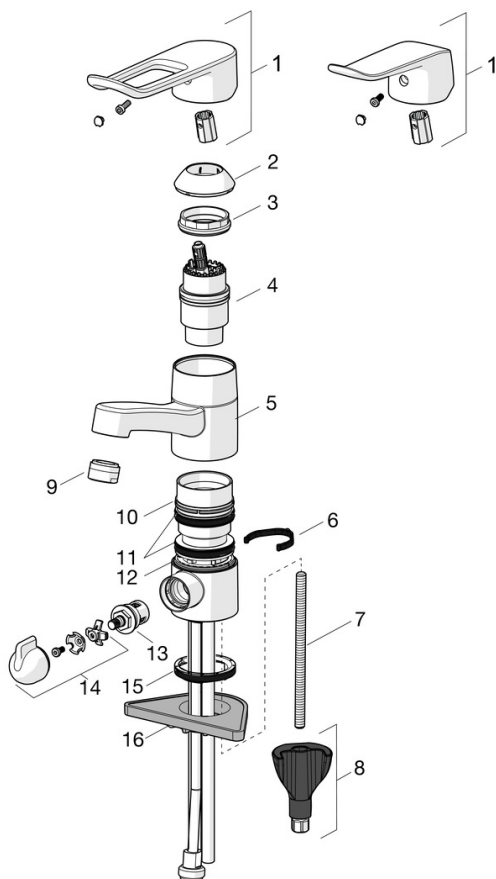

- HealthCare
- Single-lever
- Deck mounted
- Chrome
- Swivel spout, Swivel range limiting option
- Laminar stream
- Single operating lever/handle, Loop shape, Long shape, Hot/Cold symbols
- Limitation option for maximum temperature and flow-rate
- $\phi$  40 mm ceramic cartridge for flow and temperature control
- Copper inlet pipes
- Inner body made of DZR brass, Waterways without nickel coating, 3S-installation system for safe and simple mounting

### Technical properties

DN-size (nominal dimension)	<b>DN15</b>
Hot water supply	<b>max. +80°C</b>
Working pressure	<b>50 - 1000 kPa</b>
Projection	<b>133 mm</b>
Backflow prevention (EN1717)	<b>AA</b>
Material	<b>Brass</b>

### SP5613

Name	Code
01 Long lever, L=162	1004914V
01 Lever, L=136	1005294V
02 Covering cap	602589V
03 Tightening nut	158726
04 Cartridge	158890
05 Spout, L=132	602520V
06 Spout overturning stopper, 40°-80°	1002207/10
06 Spout overturning stopper, 120°	1001406/10
07 Fixing screw, M8x1, L=130	1000780V
08 Fixing set	602610V
09 Aerator, M24x1 STD PL HC A Laminar	602283V
10 Bearing ring	601097/10
11 X-sealing set	158735
12 Bearing ring	159423/10
13 Headpart, G1/2	602600V
14 Handle for washing machine valve	1005697V
15 Bottom seal	1002371V
16 Supporting plate, 100x60mm	158825