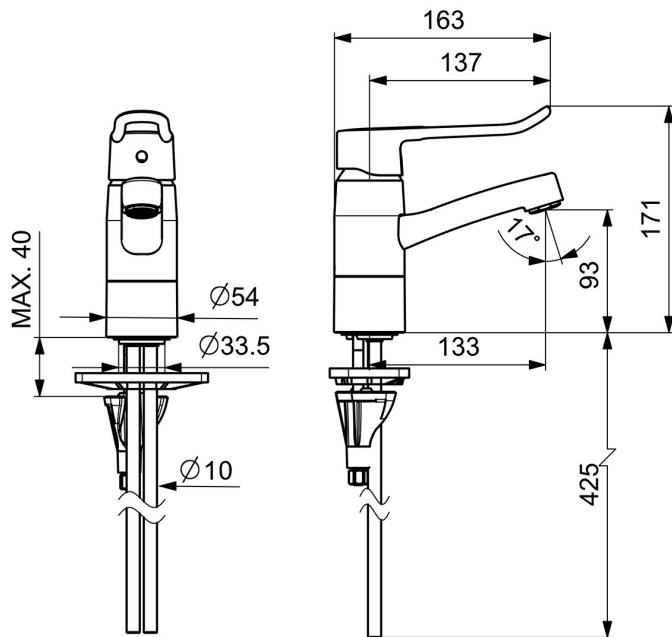

Spare parts

SP5613

Name	Code
01 Long lever, L=162	1004914V
01 Lever, L=136	1005294V
02 Covering cap	602589V
03 Tightening nut	158726
04 Cartridge	158890
05 Spout, L=132	602520V
06 Spout overturning stopper, 40°-80°	1002207/10
06 Spout overturning stopper, 120°	1001406/10
07 Fixing screw, M8x1, L=130	1000780V
08 Fixing set	602610V
09 Aerator, M24x1 STD PL HC A Laminar	602283V
10 Bearing ring	601097/10
11 X-sealing set	158735
12 Bearing ring	159423/10
13 Headpart, G1/2	602600V
14 Handle for washing machine valve	1005697V
15 Bottom seal	1002371V
16 Supporting plate, 100x60mm	158825