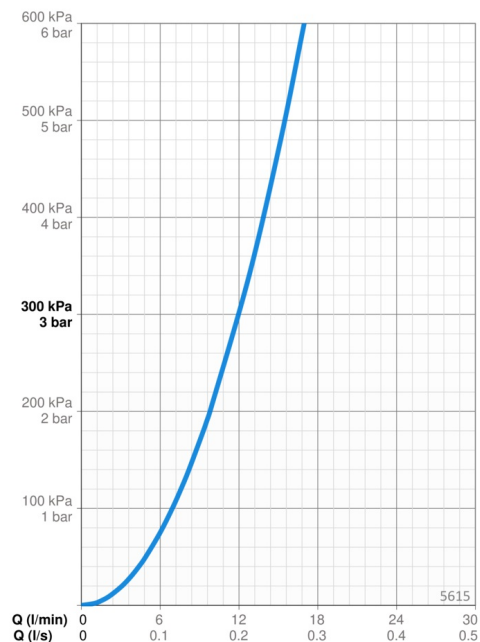

EAN: 6414150087707
static.oras.com/5615

Oras Clinica washbasin faucet. Firm loop-lever offers good usability to all users and situations. Swivel spout 120° (can be limited to 40°-80°) with nickel-free water channels and laminar water flow. In-built limitation options for water temperature and maximum flow-rate. Connection pipes Cu ϕ 10 mm.

- HealthCare
- Single-lever
- Deck mounted
- Chrome
- Swivel spout, Swivel range limiting option
- Laminar stream
- Single operating lever/handle, Loop shape, Long shape, Hot/Cold symbols
- Limitation option for maximum temperature and flow-rate
- ϕ 40 mm ceramic cartridge for flow and temperature control
- Copper inlet pipes
- Inner body made of DZR brass, Waterways without nickel coating, 3S-installation system for safe and simple mounting

Technical data

Flow properties

Flow-rate at 300 kPa	0.2 l/s
Pressure loss with flow (0.1 l/s)	70 kPa

Technical properties

DN-size (nominal dimension)	DN15
Hot water supply	max. +80°C
Working pressure	50 - 1000 kPa
Projection	133 mm
Backflow prevention (EN1717)	AA
Material	Brass

Regulations

EN standard	EN 817
Noise class	I (ISO 3822)

Approvals and Declarations

STF certificate	EUF129-21002860-TH
KIWA SE	1608
EPD	S-P-06391