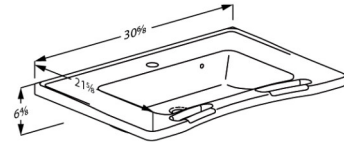

# PRESSALIT®

<b>Product</b>	MATRIX MEDIUM vanity sink with integrated overflow
<b>Item number</b>	R2120000
<b>Color</b>	White
<b>Product description</b>	<p>VVS:639861100 NRF:6132437 RSK:7503948 EAN:5708590349381 HMI: 105900</p> <p>MATRIX is a series of sinks, most of them are designed by Pressalit. MATRIX SMALL and CURVE sinks fit onto PLUS, SELECT and VALUE sink brackets, whereas MATRIX MEDIUM and ANGLE are tailor made to fit specific brackets.</p> <p>MATRIX MEDIUM vanity sink, 30.7" x 21.6" x 6.5", with two integrated handrails in the front, with tap hole Ø36 mm and overflow. Drain fitting must be bought separately. The sink has raised edges, preventing water from running over the back or down the outer sides. Materials: Cultured marble with a high-polished, pore-free sanitary gel coating. Can be used with MATRIX sink bracket R4826 or MATRIX supports R2015 or R2010.</p>
<b>Product capacity</b>	397 lbs.
<b>Materials</b>	Cultured marble with a high-polished, nonporous sanitary gel coating.
<b>Warranty</b>	Pressalit makes a commitment to remedy material and manufacturing defects for a period of five years from the invoicing date.