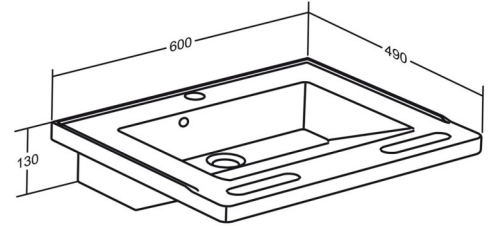

PRESSALIT®

Product	MATRIX SMALL wash basin with overflow
Item number	R2020000
Colour	White
Product description	<p>VVS:636857100 NRF:6132501 RSK:7502999 EAN:5708590325064 HMI: 82610 NBS:N13:30,335</p> <p>MATRIX is a series of wash basins, most of them are designed by Pressalit. MATRIX SMALL and CURVE wash basins fit onto PLUS, SELECT and VALUE wash basin brackets, whereas MATRIX MEDIUM, ANGLE, ANGLE DEEP and SQUARE are tailor made to fit specific brackets.</p> <p>MATRIX SMALL wash basin, 600 x 490 x 130 mm, with two integrated handrails in the front, tap hole Ø36 mm, with overflow. Supplied with drain fitting. The wash basin has raised edges, preventing water from running over the back or down the outer sides. Materials: Cultured marble with a high-polished, pore-free sanitary gel coating. Suitable for wash basin brackets from the Pressalit PLUS and SELECT ranges.</p>
Product capacity	200 kg.
Materials	Cultured marble with a high-polished, pore-free sanitary gel coating.
Warranty	Pressalit makes a commitment to remedy material and manufacturing defects for a period of five years from the invoicing date.

Product Item number	MATRIX SMALL wash basin with overflow R2020000	
	Drywall (2 x 12,5 mm) water-resistant, re-enforced with 22 mm plywood Mounting in this wall type is not recommended - risk of fatal injury to persons and walls.	
	Drywall (2 x 12,5 mm) water-resistant, re-enforced with steel plates (2 mm) Mounting in this wall type is not recommended - risk of fatal injury to persons and walls.	
	Drywall (2 x 12,5 mm) water-resistant Mounting in this wall type is not recommended - risk of fatal injury to persons and walls.	