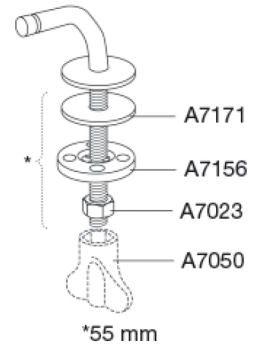

Fixed hinge

Item number

BA1P999
EAN:5708590238432

**Product capacity**

Weight	0,174 kg
Gross weight	0,174 kg
Weight per crate	0 kg
Qty per crate	0
Qty per pallet	0

The product is to be cleaned with hot water or a mild soapy cleaning agent. Do not use chlorine based or corrosive cleaners as it may result in the surface being damaged.